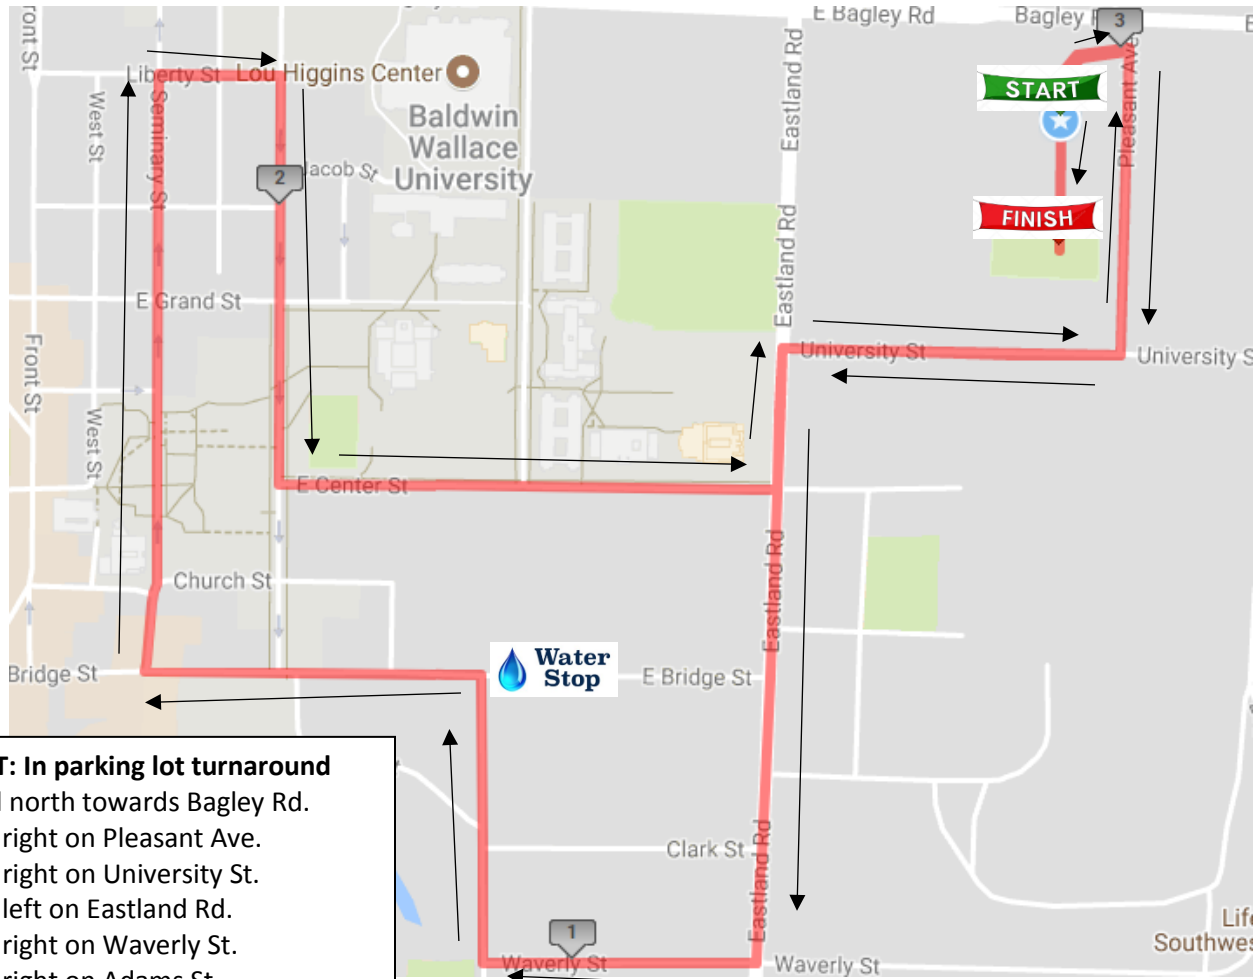

Tom Madzy  
5K Course Map

**START: In parking lot turnaround**

- Head north towards Bagley Rd.
- Turn right on Pleasant Ave.
- Turn right on University St.
- Turn left on Eastland Rd.
- Turn right on Waverly St.
- Turn right on Adams St.
- Turn left on East Bridge St.
- Turn right on Seminary St.
- Turn right on Liberty St.
- Turn right on Beech St.
- Turn left on East Center St.
- Turn left on Eastland Rd.
- Turn right on University St.
- Turn left on Pleasant Ave.
- Turn left back into parking lot
- Head south towards football field

**FINISH: On football field**