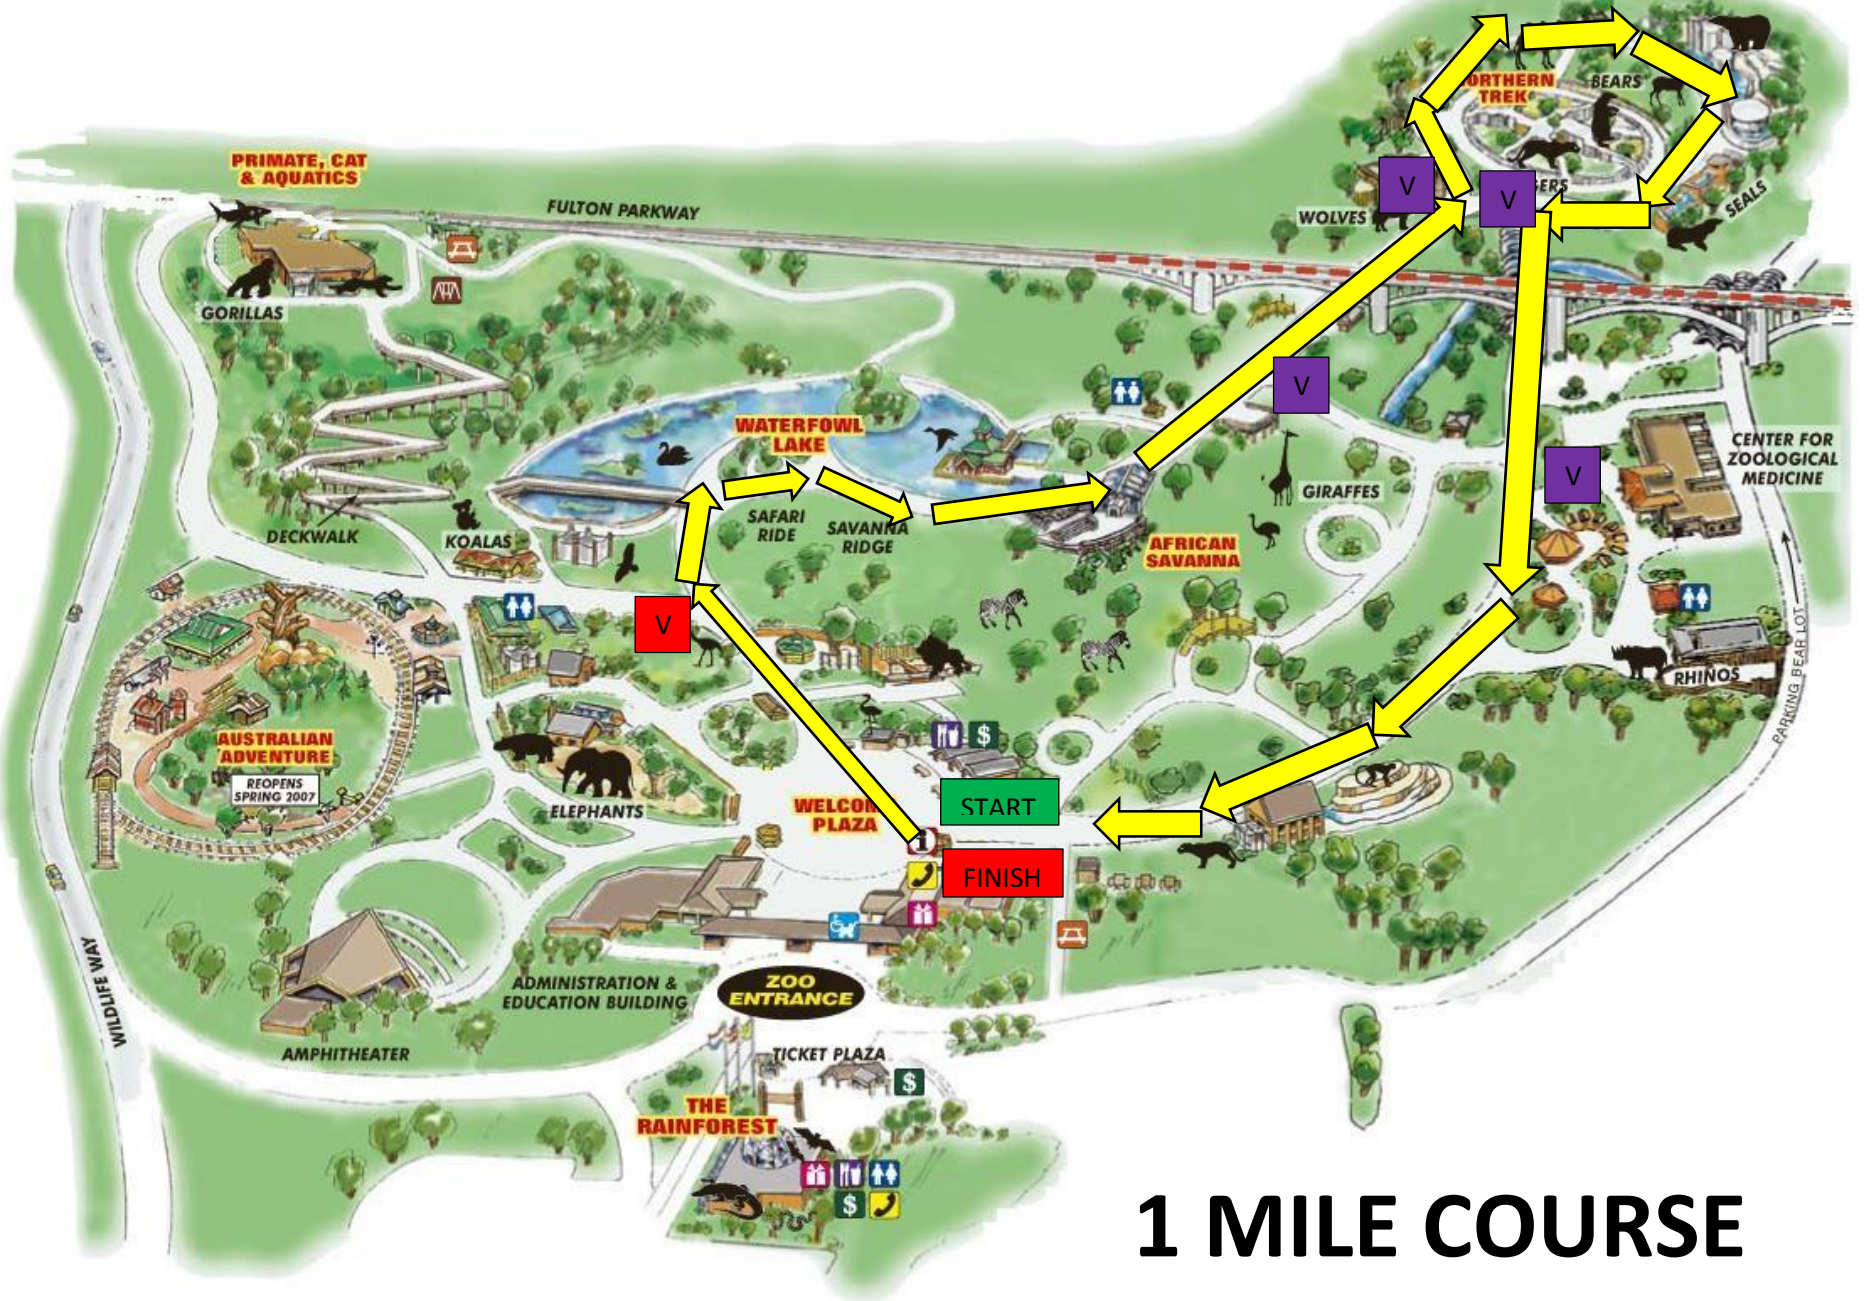

# CLEVELAND METROPARKS ZOO

**1 MILE COURSE**